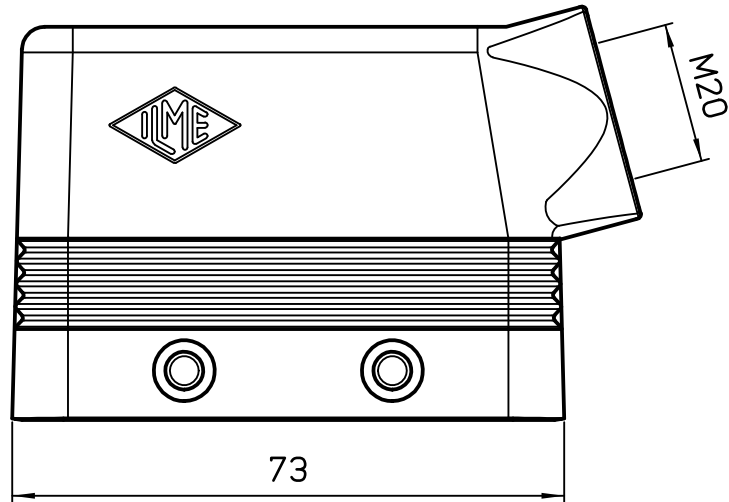

Diritti riservati All rights reserved

1

2

3

REV.	DATE	SIGNATURE			
	Dimensions in mm	Simplified representation with dimensions without tolerance			
Original Size A4		MHOR 10.20		Scale	
Date 20/09/22		Hood with pegs, size "57.27", side entry M20, 180 °C		1:1	
Sign. S.Diasparra					