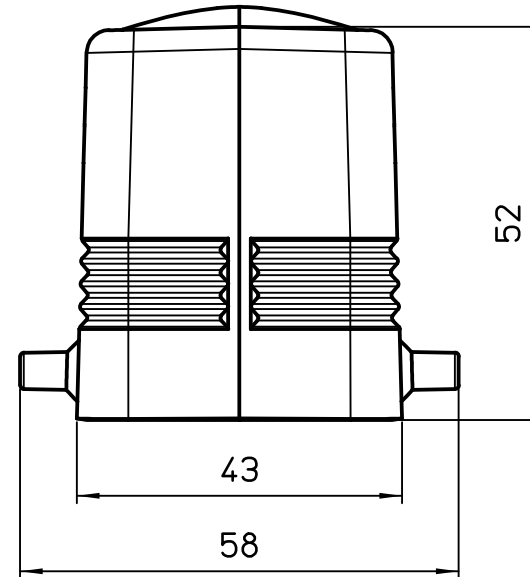

Diritti riservati All rights reserved

1

2

3

REV.	DATE	SIGNATURE			
	Dimensions in mm	Simplified representation with dimensions without tolerance			
Original Size A4		MHOR 10.20		Scale	
Date 20/09/22		Hood with pegs, size "57.27", side entry M20, 180 °C		1:1	
Sign. S.Diasparra					